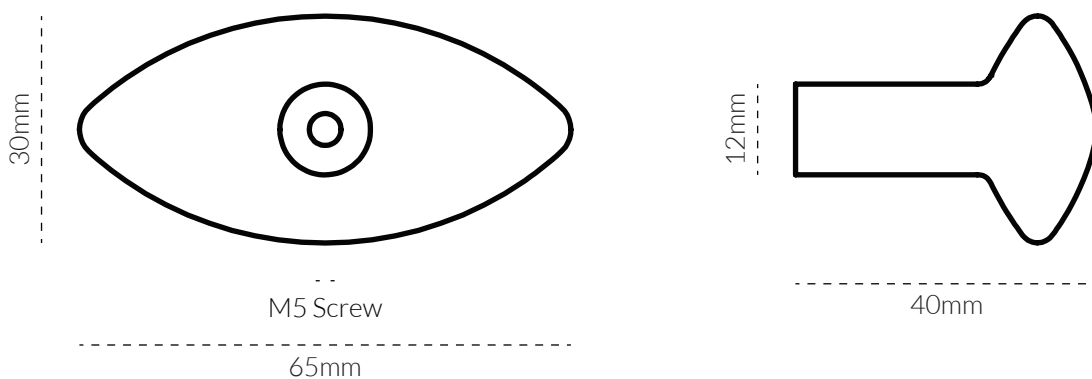

## ALMOND KNOB LARGE 65MM

TECH SPEC

### SPECIFICATIONS

FINISH	SKU	FIXINGS ALSO INCLUDED
 Natural Brass	4079-65-US4	<ul style="list-style-type: none"> <li>- 1x M5 * 25mm Screw</li> <li>- 1x M5 * 40mm Screw</li> <li>- 1x M5 Spring Washer</li> </ul> 
 Aged Brass	4079-65-AB	
 Tumbled Brass	4079-65-TB	
 Bronze	4079-65-BR	
 Brushed Nickel	4079-65-BN	
 Tumbled Nickel	4079-65-TN	
 Matte Black	4079-65-US19	
 Matte White	4079-65-W	